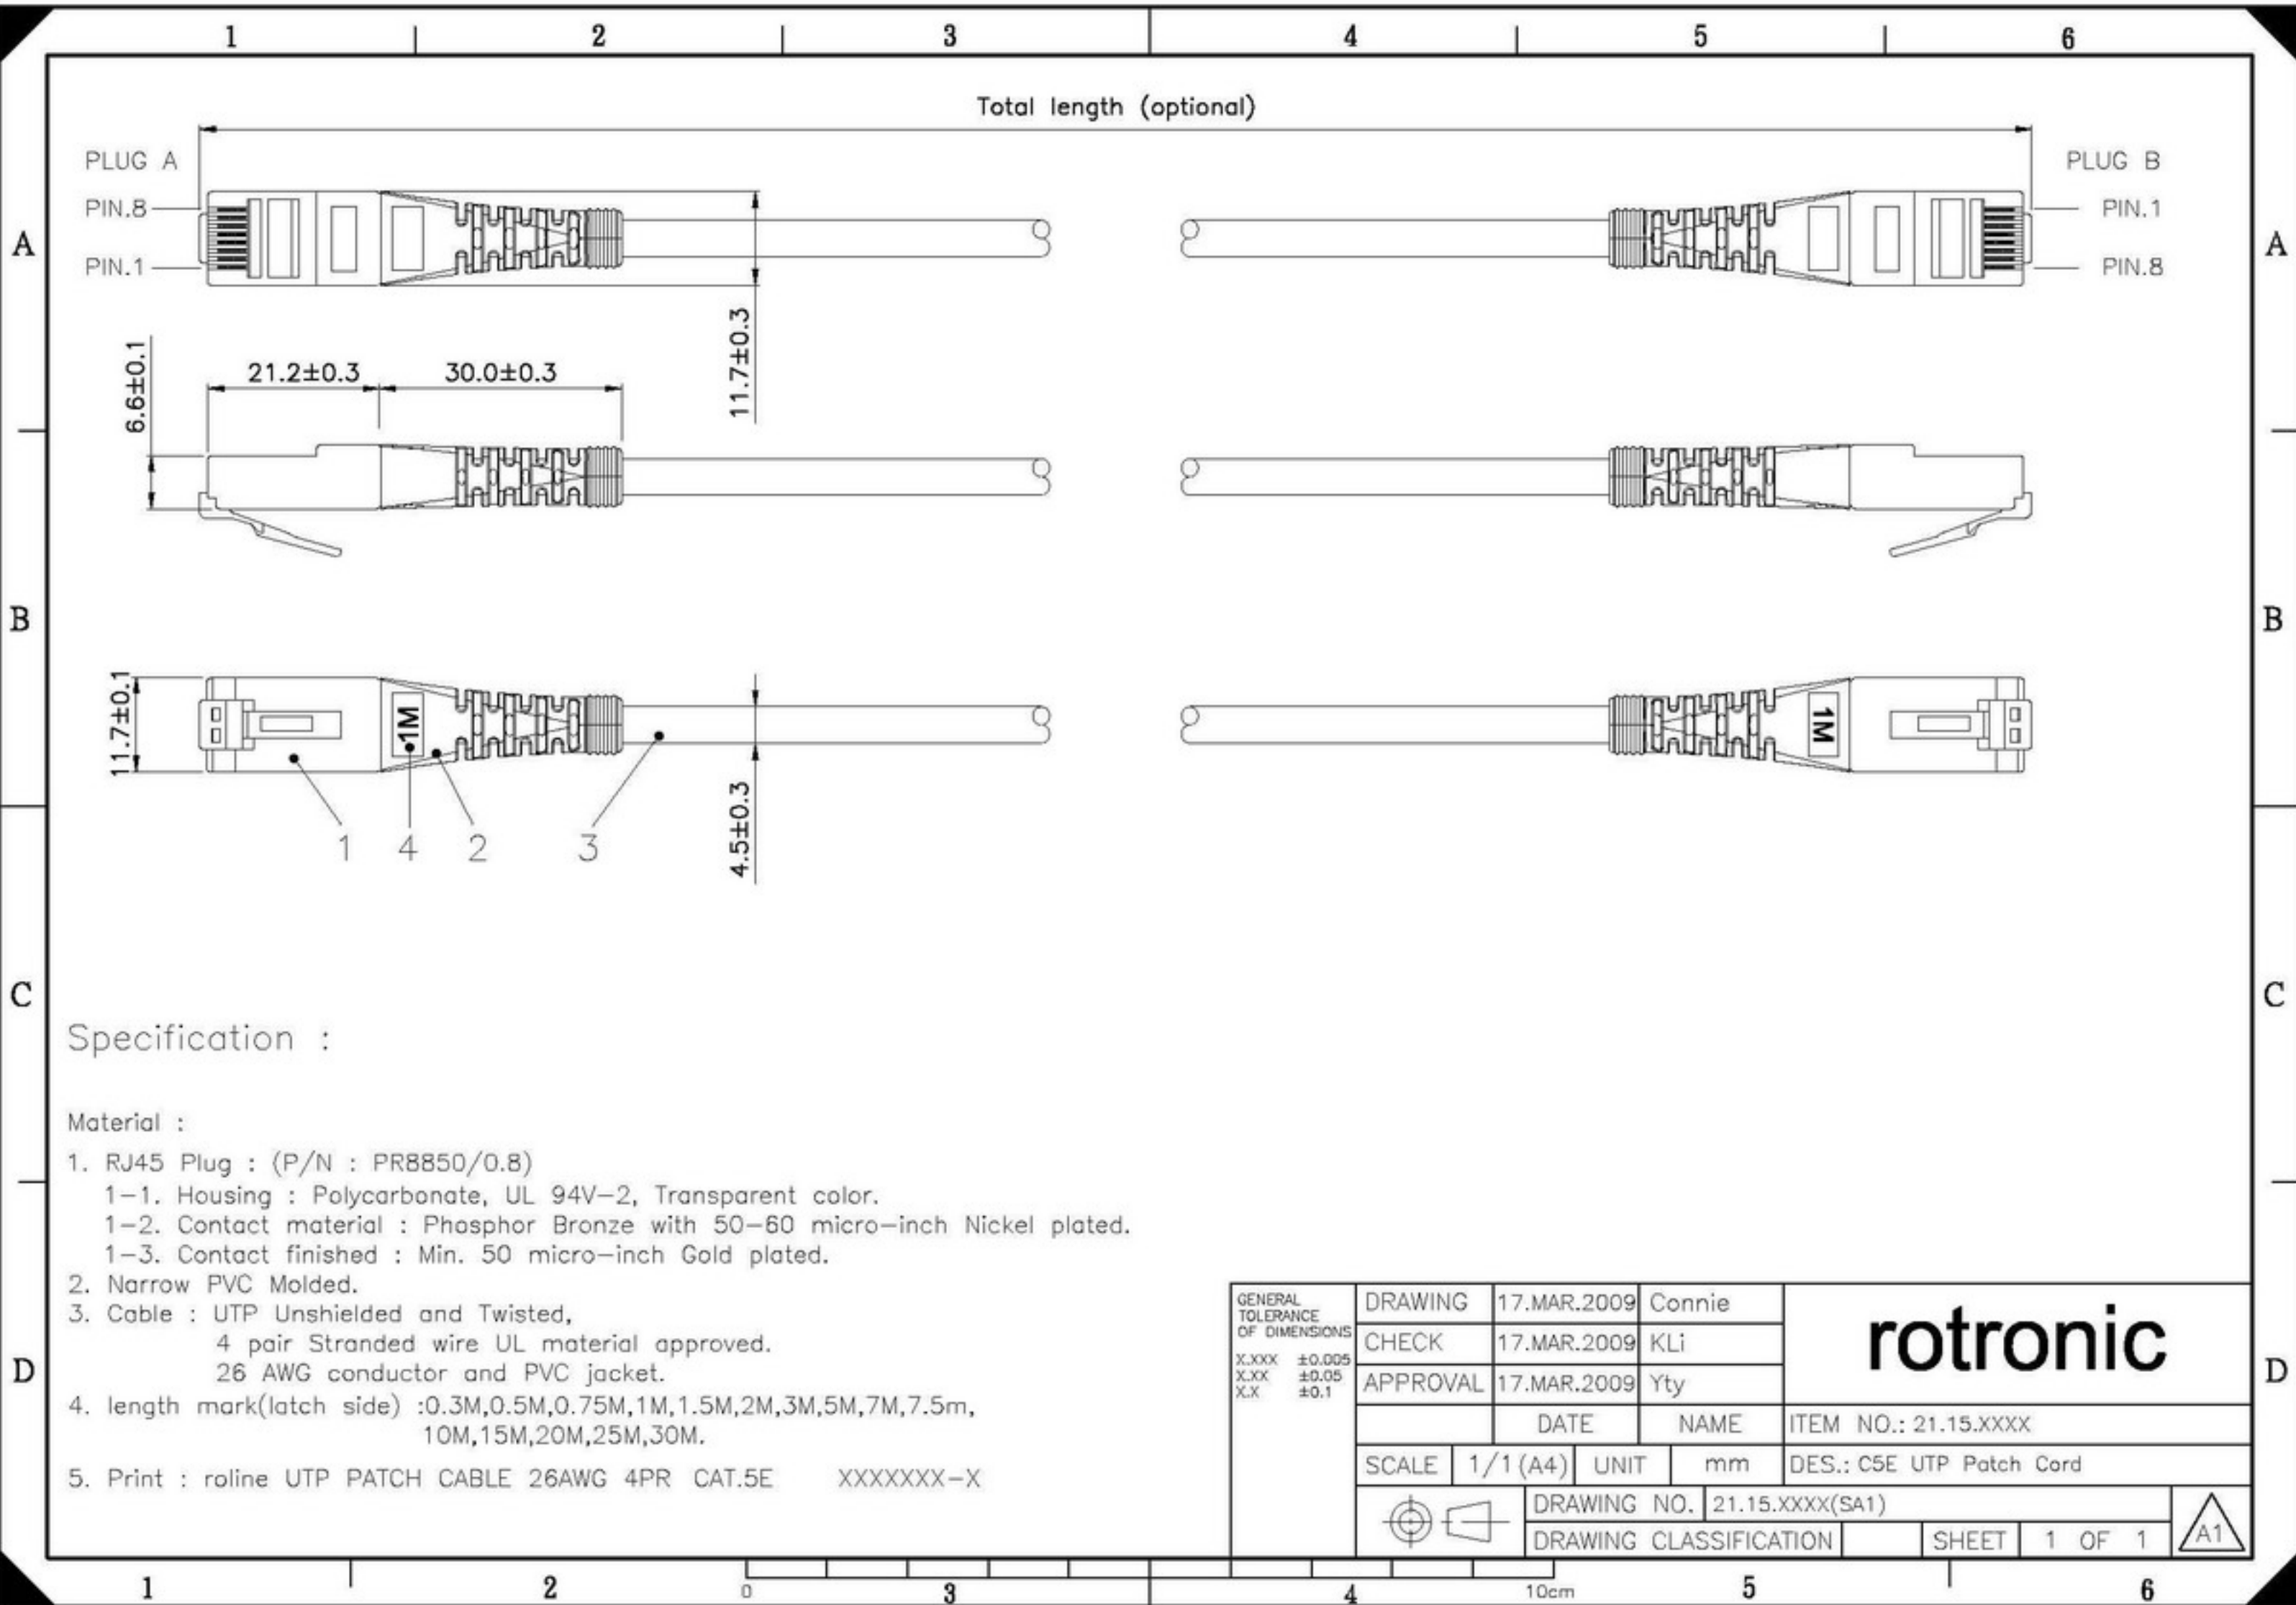

Datenblatt - Fiche technique - Data sheet

**21.15.0544**

ROLINE UTP-Patchkabel konf. Kat. 5e, blau, 2,0 m

Cordon ROLINE Cat.5e UTP confectionné, bleu, 2,0 m

ROLINE UTP Patch Cord Cat.5e, blue, 2.0 m

Total length (optional)

PLUG A  
PIN.8  
PIN.1  
PLUG B  
PIN.1  
PIN.8

6.6±0.1  
21.2±0.3  
30.0±0.3  
11.7±0.3

11.7±0.1  
4.5±0.3  
1  
4  
2  
3

Specification :

Material :

1. RJ45 Plug : (P/N : PR8850/0.8)
  - 1-1. Housing : Polycarbonate, UL 94V-2, Transparent color.
  - 1-2. Contact material : Phosphor Bronze with 50-60 micro-inch Nickel plated.
  - 1-3. Contact finished : Min. 50 micro-inch Gold plated.
2. Narrow PVC Molded.
3. Cable : UTP Unshielded and Twisted,  
4 pair Stranded wire UL material approved.  
26 AWG conductor and PVC jacket.
4. length mark(latch side) :0.3M,0.5M,0.75M,1M,1.5M,2M,3M,5M,7M,7.5m,  
10M,15M,20M,25M,30M.
5. Print : roline UTP PATCH CABLE 26AWG 4PR CAT.5E XXXXXX-X

GENERAL TOLERANCE OF DIMENSIONS X.XXX ±0.005 X.XX ±0.05 X.X ±0.1	DRAWING	17.MAR.2009	Connie	<b>rotronic</b>
	CHECK	17.MAR.2009	KLi	
	APPROVAL	17.MAR.2009	Yty	
		DATE	NAME	ITEM NO.: 21.15.XXXX
	SCALE 1/1 (A4)	UNIT mm	DES.: C5E UTP Patch Cord	
	DRAWING NO. 21.15.XXXX(SA1)		SHEET 1 OF 1	
	DRAWING CLASSIFICATION			